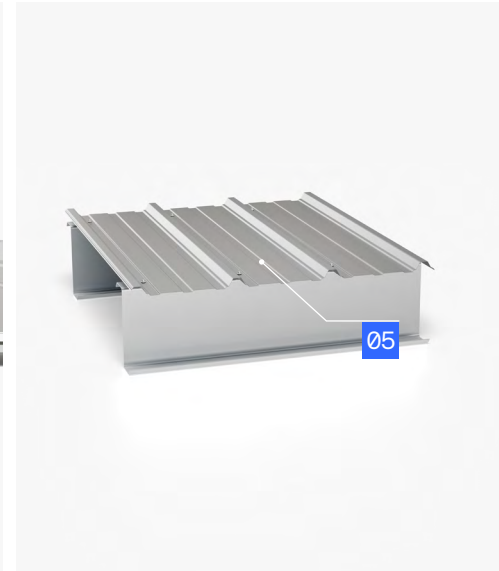

Panel Rib[™] Roof System

When schedules are tight, budgets matter or long-term performance can't be left to chance, the Panel Rib roof system is a dependable option from the very start.

It's a straightforward solution designed to help builders work efficiently, reduce uncertainty on the jobsite and create buildings that owners can trust for years to come. With proven durability and seamless integration across the Varco Pruden building system, Panel Rib brings practical momentum to every phase of construction and lasting reassurance long after the building is complete.

Let's build.

VP.com

Product Features

- 01 **Factory-formed 36" panels with consistent rib geometry** offers precision alignment.
- 02 **1¼" rib height with ⅞" minor ribs** improves stiffness and reduces oil-canning.
- 03 **Engineered sidelap with anti-siphon groove** delivers enhanced leak resistance.
- 04 **Concealed fastener eave trim and closure system** for a sleek appearance.
- 05 **Designed for compatibility**, this system works seamlessly with Varco Pruden structural purlins, frames and secondary systems.

Specifications

Panel Rib™ Roof System

Panel Type	Purlin bearing edge roof panel
Panel Profile	1¾" rib height
Panel Width	36"
Panel Gauges	22, 24 and 26 gauge
Minimum Slope	½:12
Fastener Type	Exposed
Finish Options	Acrylic-coated Galvalume or KXL finishes
Insulation Options	Fiberglass blanket
Testing	UL 60 and 90 wind uplift, ASTM E1646 water penetration, ASTM E1680 air leakage
Warranty	10-year standard weathertightness warranty (special requirements for additional mastic and fasteners) and 25-year finish warranty