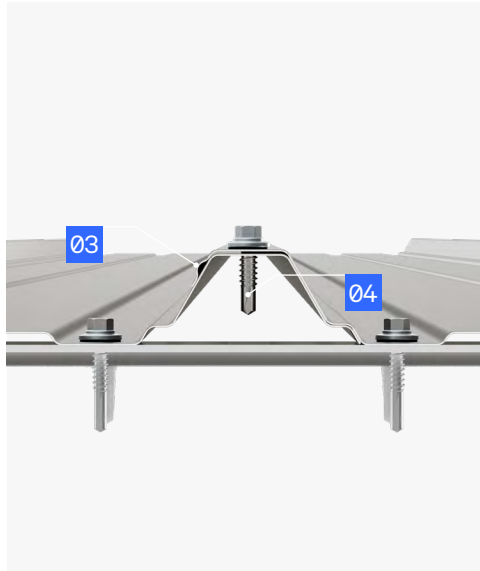

Panel Rib[™] Roof System

When schedules are tight, budgets matter or long-term performance can't be left to chance, the Panel Rib roof system is a dependable option from the very start.

It's a straightforward solution designed to help builders work efficiently, reduce uncertainty on the jobsite and create buildings that owners can trust for years to come. With proven durability and seamless integration across the Varco Pruden building system, Panel Rib brings practical momentum to every phase of construction and lasting reassurance long after the building is complete.

Let's build.

VP.com

Product Features

- 01 **Factory-formed 36" panels with consistent rib geometry** offers precision alignment.
- 02 **1¼" rib height with ⅞" minor ribs** improves stiffness and reduces oil-canning.
- 03 **Engineered sidelap with anti-siphon groove** delivers enhanced leak resistance.
- 04 **Concealed fastener eave trim and closure system** for a sleek appearance.
- 05 **Designed for compatibility**, this system works seamlessly with Varco Pruden structural purlins, frames and secondary systems.

Specifications

Panel Rib™ Roof System

Panel Type	Purlin bearing edge roof panel
Panel Profile	1¾" rib height
Panel Width	36"
Panel Gauges	22, 24 and 26 gauge
Minimum Slope	½:12
Fastener Type	Exposed
Finish Options	Acrylic-coated Galvalume or KXL finishes
Insulation Options	Fiberglass blanket
Testing	UL 60 and 90 wind uplift, ASTM E1646 water penetration, ASTM E1680 air leakage
Warranty	10-year standard weathertightness warranty (special requirements for additional mastic and fasteners) and 25-year finish warranty